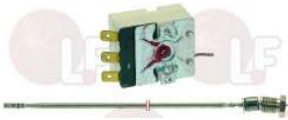

3440036 THERMOCOUPLE SIT M9x1 85 cm.

LOTUS 533039400

Suitable for:

3440836 THERMOCOUPLE SIT M9x1 85 cm - 10 PCS

LOTUS 533039400

Thermostats

3444809 SINGLE-PHASE THERMOSTAT 110°C
with automatic reset
covered capillary length 900 mm
bulb \varnothing 3x220 mm - with stuff.gland coupling M9x1
for Convection oven (INOXTREND)