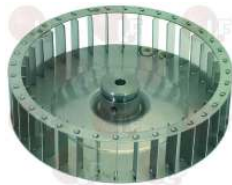

Energy regulators

3350026 ENERGY ADJUSTER

contact capacity 230V 13A - max temperature 125°C
 D-shaped pin \varnothing 6x4.6 mm
 double rotation direction
 for PYROCERAM. TOPS-SALAMANDERS-POTATO WARMERS
 for Convection oven (KELVIN)
 for Convection oven electric (GIERRE) FEV106M
 FEV166E - FEV166M - FEV166P - FEV168E
 FEV168M - FEV56M
 for Convection oven electric (SMEG) ALFA30V
 ALFA31V
 for Convection oven gas (GIERRE) FEV107M - FEV167E
 FEV167M - FEV167P - FEV57M

LOTUS 537013300

LOTUS 537020100

LOTUS 537021500

Fans for motors

3240243 FAN \varnothing 165 mm

thickness 40 mm
 total blades 36 - \varnothing hole 8 mm
 for Convection oven electric (INOXTREND) SCA4E00
 SCA5E00 - SDA4EM00 - SDA4E00 - SDA5EM00
 SDA5E00 - SUA4E00 - SUA5E00 - SUTA4E00
 SUTA5E00