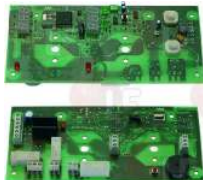

LOTUS 547013900

Contactors

3446562 CONTACTOR LOVATO BF0901A
coil 9A 230V 50/60Hz 4.2Kw
3 normally open contacts
1 normally closed auxiliary contact

LOTUS 537010100

Electrical gas valves and accessories

3526124 KNOB EXTENSION LENGTH 65 mm
for VALVE 820 NOVA-824 NOVASIT

LOTUS 536022500

Electronic printed-circuit boards

3390038 ELECTRONIC CONTROL BOARD 195x95 mm
for ovens with penetration probe
for Convection oven electric (INOXTREND) RDE5E
RPDE5E - RPDE5EP - WBE4E

LOTUS _C2560-00