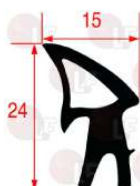

Energy regulators

3350026 ENERGY ADJUSTER

contact capacity 230V 13A - max temperature 125°C
D-shaped pin $\varnothing$ 6x4.6 mm
double rotation direction
for PYROCERAM. TOPS-SALAMANDERS-POTATO WARMERS
for Convection oven (KELVIN)
for Convection oven electric (GIERRE) FEV106M
FEV166E - FEV166M - FEV166P - FEV168E
FEV168M - FEV56M
for Convection oven electric (SMEG) ALFA30V
ALFA31V
for Convection oven gas (GIERRE) FEV107M - FEV167E
FEV167M - FEV167P - FEV57M

LOTUS 537013300

LOTUS 537020100

LOTUS 537021500

Fans for motors

3240243 FAN $\varnothing$ 165 mm

thickness 40 mm
total blades 36 - $\varnothing$ hole 8 mm
for Convection oven electric (INOXTREND) SCA4E00
SCA5E00 - SDA4EM00 - SDA4E00 - SDA5EM00
SDA5E00 - SUA4E00 - SUA5E00 - SUTA4E00
SUTA5E00

LOTUS _C3612-00

Gaskets for oven door

3186412 OVEN DOOR GASKET 1420 mm

made of silicone elastomer
profile dimensions 24x15 mm
COLOUR BLACK
for Convection oven electric (INOXTREND) SCA-4E-00
SCA-5E-00 - SDA-4E-00 - SDA-4EM-00 - SDA-5E-00
SDA-5EM-00 - SUA-4E-00 - SUA-5E-00
SUTA-4E-00 - SUTA-5E-00 - WBE4E

LOTUS _C6090-00

3186397 OVEN DOOR GASKET 2200 mm

made of silicone elastomer
profile dimensions 28x20 mm
COLOUR BLACK
for Convection oven electric (INOXTREND) FBA106E00
FBA106E01 - FBE106E00 - FBE106E01 - FBP106E00
FBP106E01 - FDA106E00 - FDA106E01 - FDE106E00
FDE106E01 - FDP106E00 - FDP106E01 - FUA106E00
FUA106E01 - FUE106E00 - FUE106E01
for Convection oven gas (INOXTREND) FBA106G00
FBA106G01 - FBE106G00 - FBE106G01 - FBP106G00
FBP106G01 - FDA106G00 - FDA106G01 - FDE106G00
FDE106G01 - FDP106G00 - FDP106G01 - FUA106G00
FUA106G01 - FUE106G00 - FUE106G01

LOTUS C5220-00

LOTUS RRC5220-00